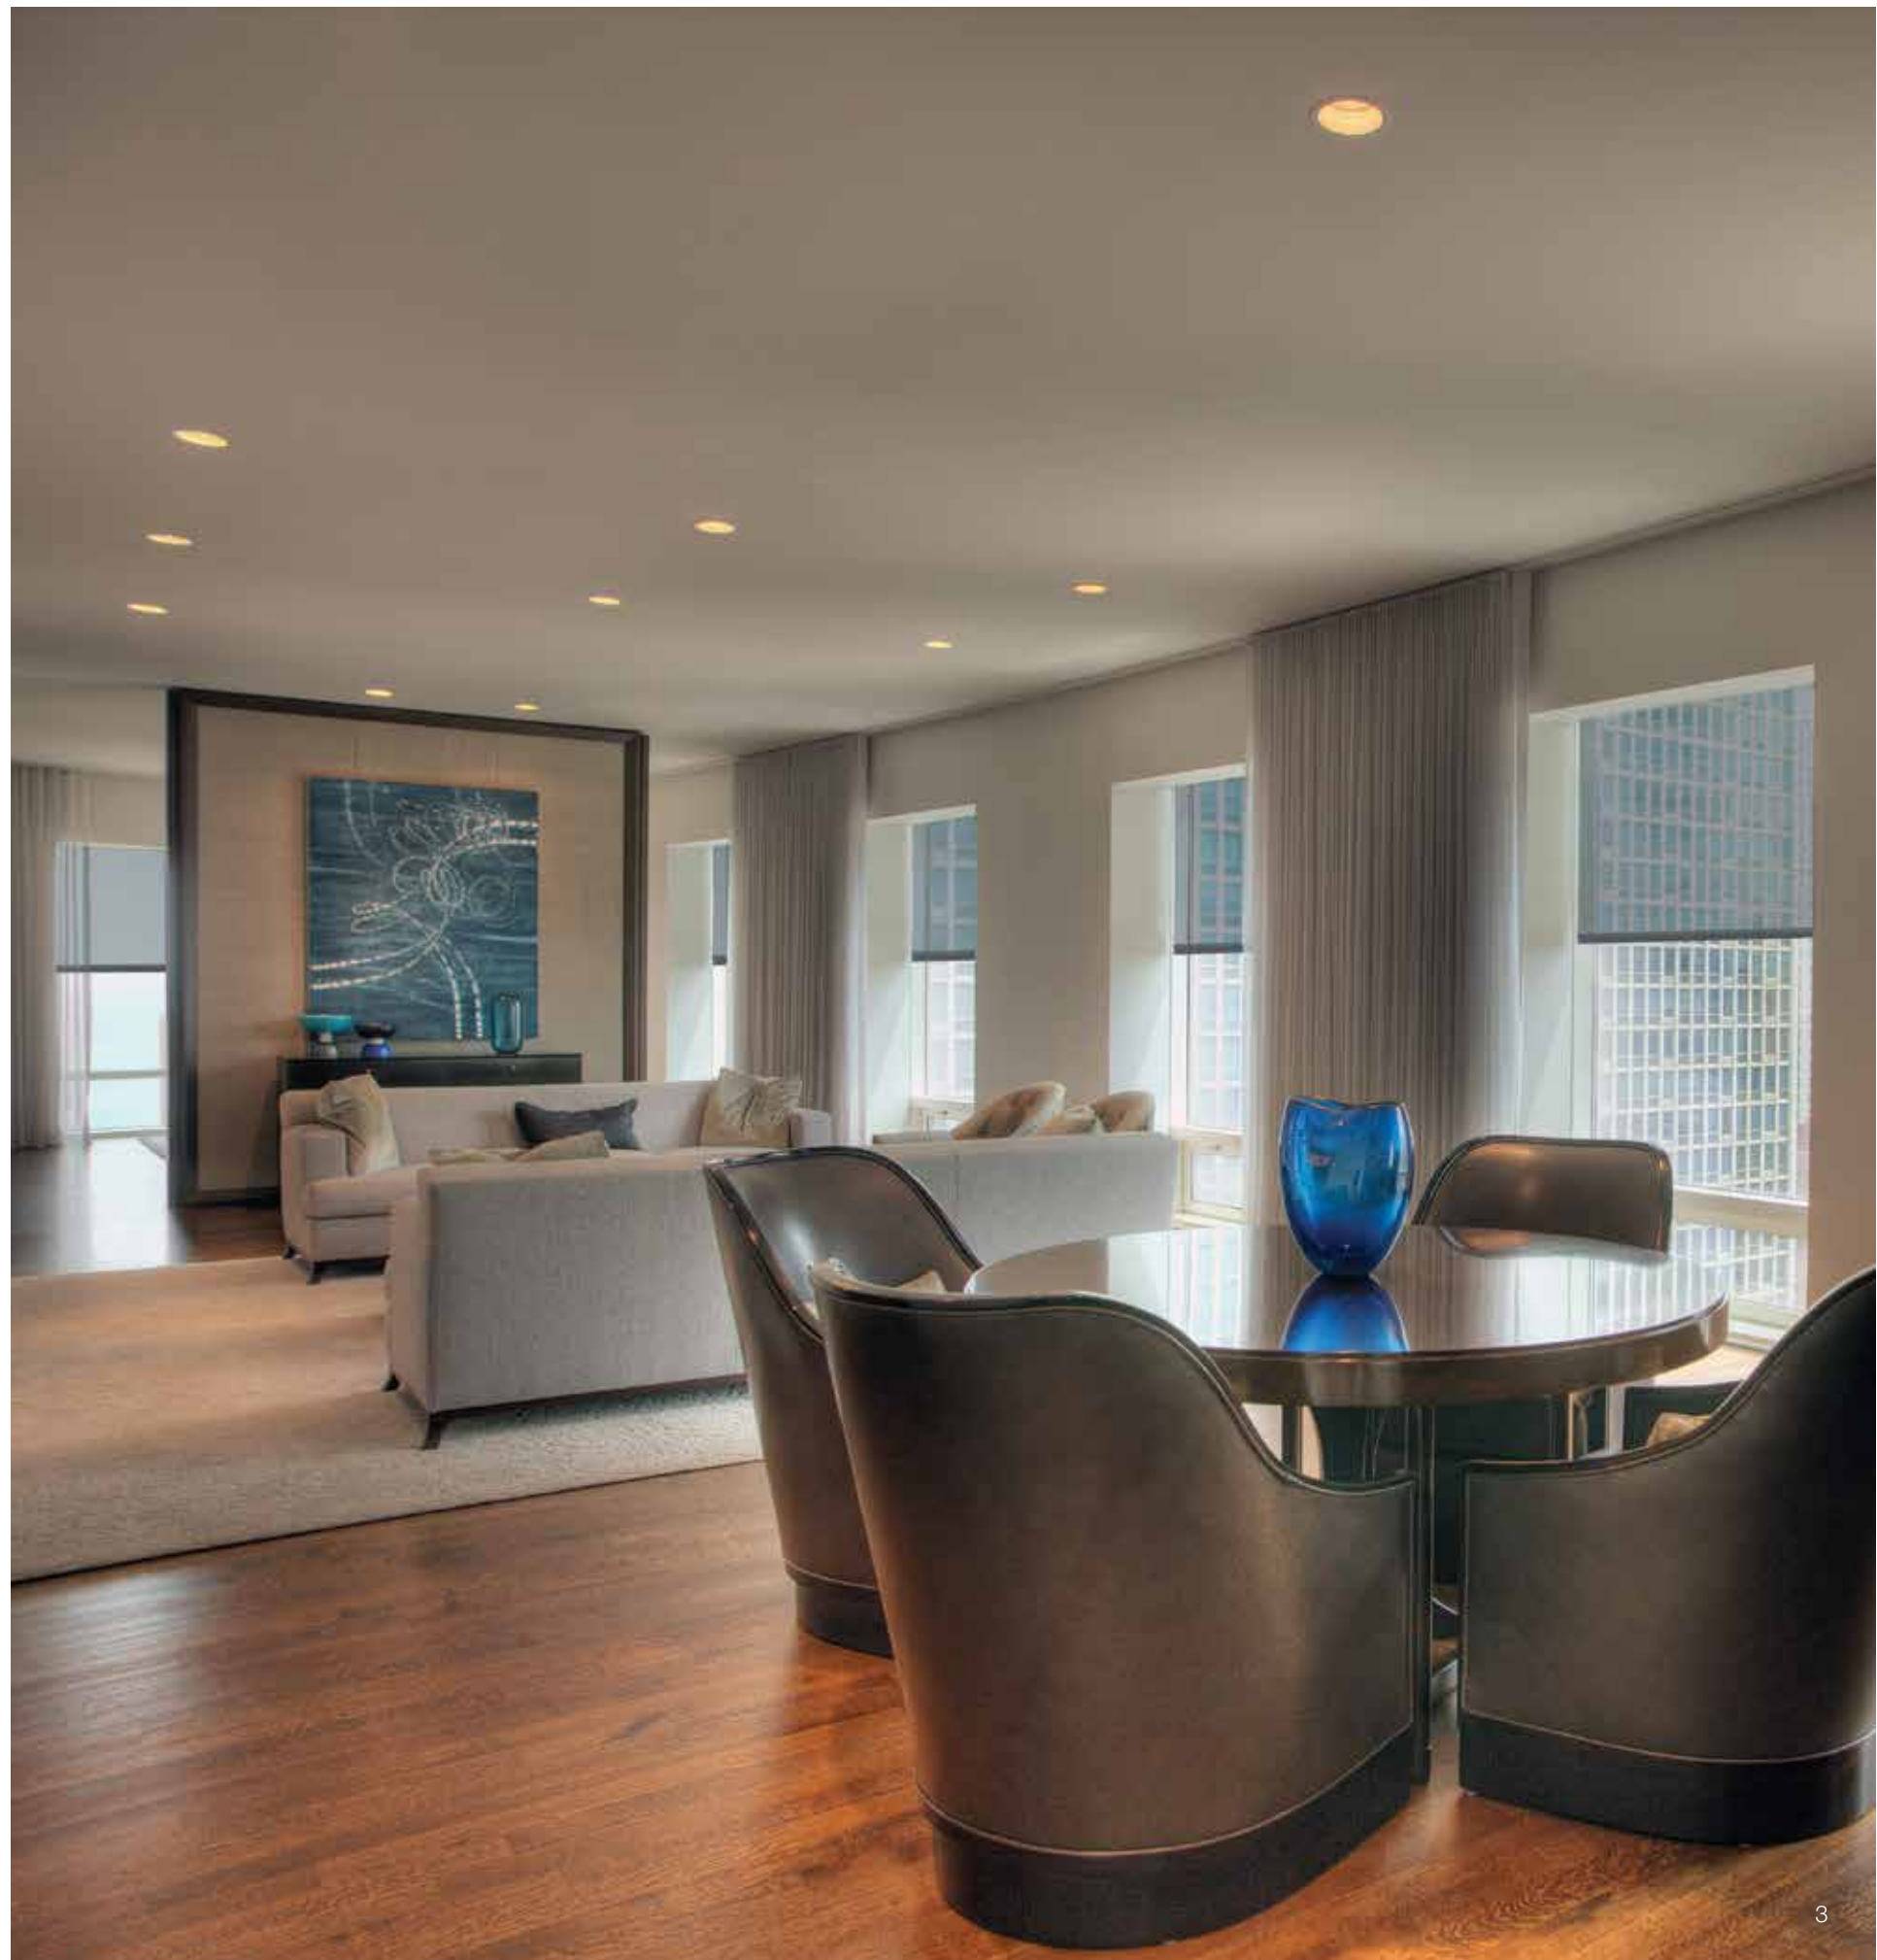

The Lutron difference

- We have over 20 years of experience and knowledge in the automated shading industry, and we are the world leader in precision controlled automated blinds.
- We provide the entire shading solution—the shade itself, electronic drives, controls, power supplies, and hardware—ensuring the highest-quality products and a satisfying customer experience.
- We offer the widest breadth of line, with eight shade styles and over 1,500 materials and fabrics for any budget or application.
- We pay exceptional attention to detail for functional—and beautiful—controls, and offer a wide selection of styles, colors, and finishes.
- We offer seamless integration of daylight, electric light, security systems, and HVAC systems, for total home control solutions that help save energy.
- We work with best-in-class home solutions to provide ultra-reliable shade (and light) integration with your favorite brands.
- We provide global 24/7 customer support.